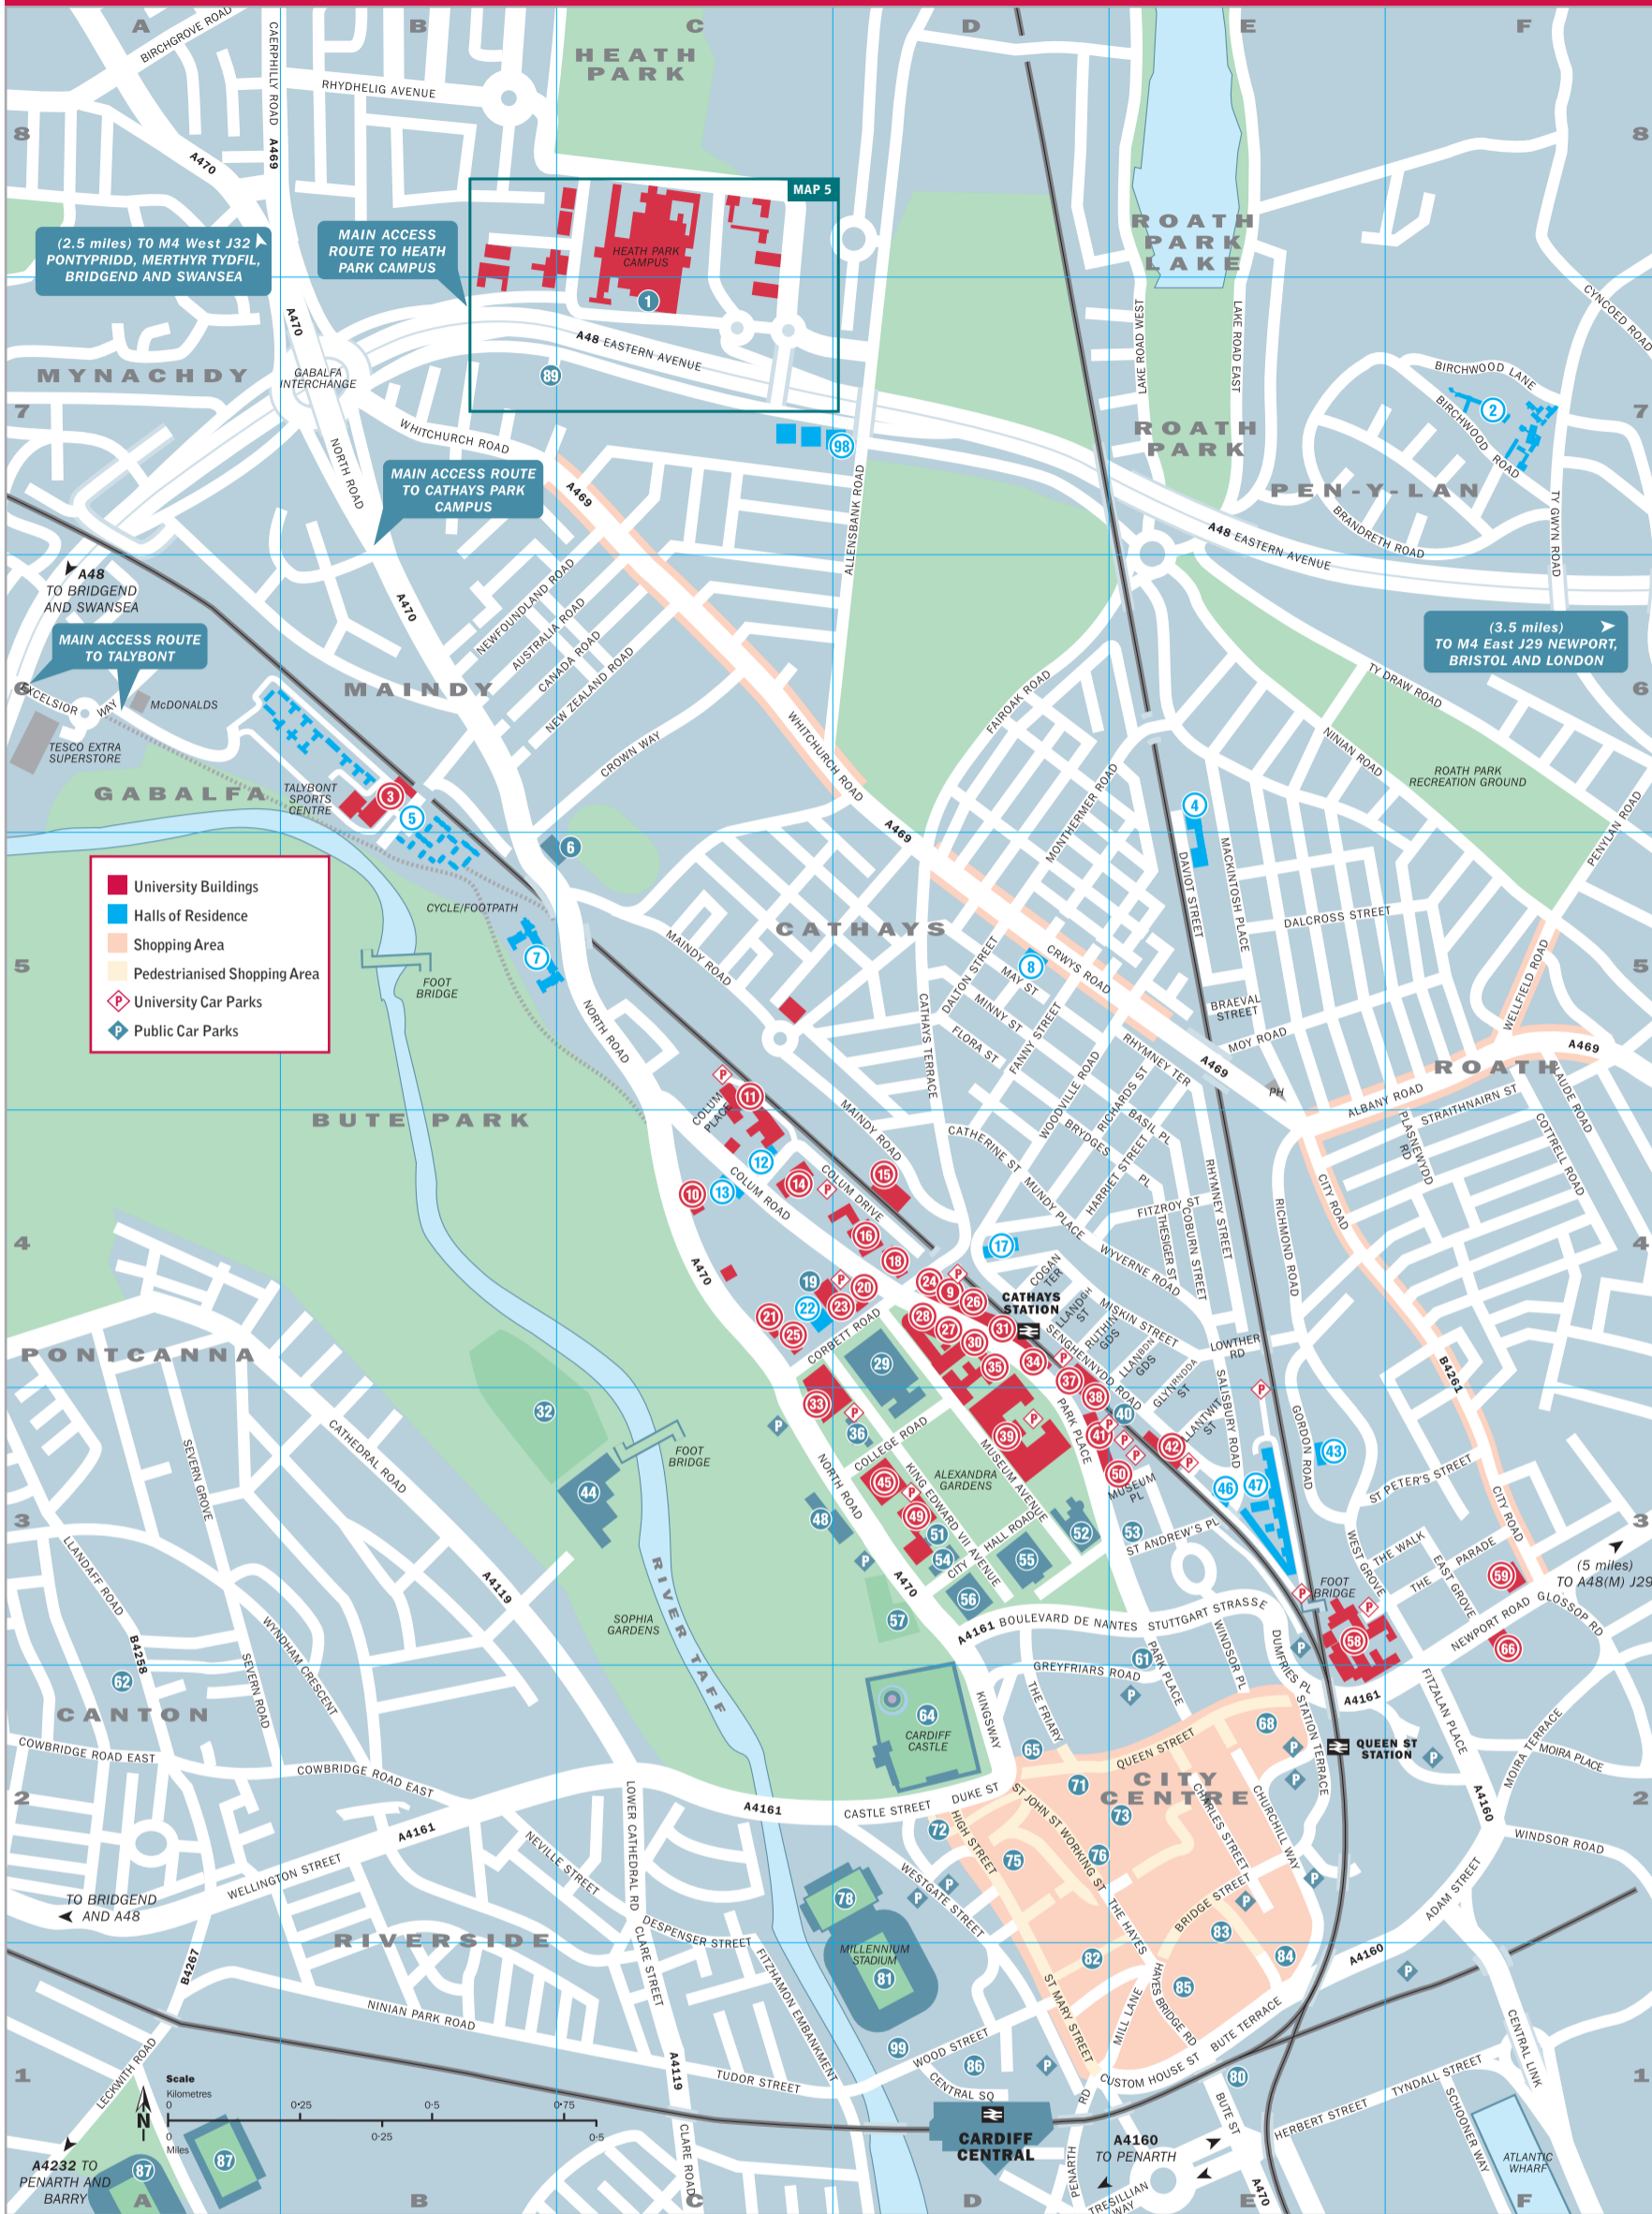

# Map 4 University and City Centre

Additional Information		Street Index	
All Nations Centre	B7 89	Adam Street	F2
British Council	E3 53	Albany Road	F5
Cardiff International Arena	E1 84	Allensbank Road	D7
Central Library	E1 80	Basil Place	E4
Central Police Station	D3 54	Birchwood Lane	F7
City Hall	D3 55	Birchwood Road	E7
Coach Station	D1 86	Boulevard de Nantes	D3
Law Courts	D3 56	Braeval Street	E5
Post Office:Queens Arcade	D2 71	Brandreth Road	E7
Temple of Peace	D3 36	Bridge Street	E2
University of Wales Registry	D3 51	Brydges Place	D4
Royal Welsh College of Music and Drama	C3 48	Bute Terrace	E1
Welsh Assembly Government Offices	D4 29	Bute Terrace	E1
Welsh Assembly	Map 2 D2 96	Canada Road	C7
Hospital		Cathedral Road	D2
University Hospital Accident and Emergency Unit	C7 1	Cathays Terrace	D5
Attractions		Cathedral Road	B3
Cardiff Bay Visitor Centre	Map 2 D2 97	Catherine Street	D4
Cardiff Castle	Map 2 D2 64	Central Link	F1
Llandaff Cathedral	Map 2 B4 90	Charles Street	E2
National Museum and Gallery of Wales	D3 52	Churchill Way	E2
Technique	Map 2 D2 94	City Road	E4
Theatres		Clare Street	C1
New Theatre	E3 61	Claude Road	F5
Sherman Theatre	E3 40	Coburn Street	D4
Chapter Arts Centre	A2 62	Cogan Terrace	D4
Concert Halls		College Road	D3
St David's Hall	D2 76	Colum Drive	D4
University Concert Hall	C4 19	Colum Road	C4
Wales Millennium Centre	Map 2 D2 96	Colum Place	C5
Cinemas		Corbett Road	D4
Cineworld	E2 83	Cottrell Road	F5
Odeon	Map 2 D2 92	Cottrell Road East	D5
Vue	D1 99	Crown Way	A6
Sport		Crwys Road	D5
Athletic Stadium	Map 2 B3 88	Custom House Street	E1
Cardiff City FC	A1 87	Dalcross Street	E5
Cardiff RFC	D2 78	Dalton Street	D5
Cardiff Tennis Club	D3 57	Davies Street	E5
Glamorgan County Cricket Club	B3 32	Depenser Street	C2
Maindy Athletic Stadium/Swimming Pool	C5 6	Duke Street	D2
Millennium Stadium	D1 81	Dumfries Place	E3
Superbowl	Map 2 D4 91	East Grove	F3
Welsh Institute of Sport	C3 44	Excelsior Way	A6
Shopping		Fairoak Road	D6
Capitol Centre	E2 68	Fanny Street	D5
Cardiff Bay Retail Park	Map 2 C2 93	Fitzalan Place	C2
Castle Arcade	D2 72	Fitzhamon Emb	F2
Central Market	D2 75	Fitzroy Street	E4
Queen's Arcade	D2 71	Flora Street	D5
Queen's West	D2 65	Gordon Road	E3
Royal Arcade	D1 82	Glossop Road	F3
St David's Centre	E2 73	Glynrhondda Street	E4
St David's 2	E2 85	Greyfriars Road	D2
Residences		Harriet Street	E4
Aberconway Hall	C4 12	Hayes Bridge Road	E1
Aberdare Hall	C4 22	Herbert Street	E1
Allensbank House	D7 98	Hill's Street	E2
Cartwright Court	E6 4	King Edward VII Ave	D3
Colum Hall	C4 13	Kingsway	D2
Gordon Hall	E3 43	Lake Road East	E7
Hodge Hall	D4 17	Lake Road West	E7
Roy Jenkins Hall	D5 8	Leckwith Road	A1
Senghennydd Court	E3 47	Landleian Gardens	E4
Senghennydd Hall	E3 46	Landaff Road	A3
Talybont North/South	B6 5	Llandough Street	D4
Talybont Court	B5 7	Llantwit Street	E3
University Hall and Conference Centre	F7 2	Lower Cathedral Road	C2
Libraries		Lowther Road	E4
Aberconway & Guest	C5 11	Mackintosh Place	E6
Arts & Social Studies	D4 18	Maindy Road	D4
Bute & Architecture	D3 45	Mary Ann Street	E2
Duthie Library	Map 5 112	May Street	D5
Julian Hodge Resource Centre	C4 14	Mill Lane	E1
Law	D4 18	Milly Street	D5
Legal Practice Library	D4 28	Miskin Street	E4
Music	D4 23	Moira Place	F2
Biomedical Sciences	D4 35	Monthermer Road	E6
Science	D3 39	Moy Road	E5
Senghennydd	E3 42	Museum Avenue	D3
Trevithick	E3 58	Museum Place	E3